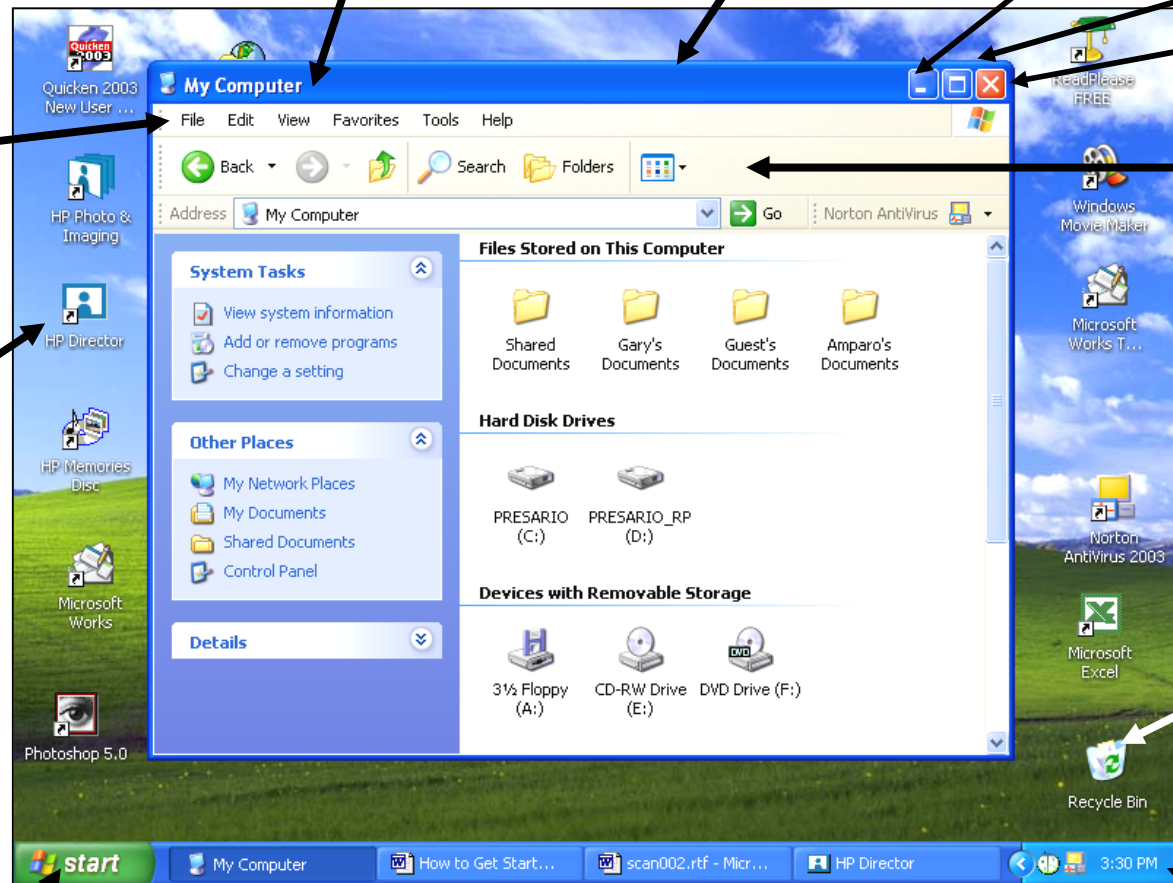

PARTS OF THE WINDOWS XP SCREEN

The Windows XP screen displays various items that allow you to perform tasks in Windows.

DESKTOP
The background area of your screen.

TITLE BAR
Displays the name of an open window.

WINDOW
Displays the contents of a folder, file or other information.

Minimize

Maximize / Restore

Close button

MENU BAR
Provides access to lists of commands available in a window.

TOOLBAR
Contains buttons that provide quick access to frequently used commands.

ICON
An item on the desktop or in a window. An icon can represent an item such as a file or program.

RECYCLE BIN
Stores deleted files and allow you to recover them later.

START BUTTON
Gives you quick access to programs, files, computer settings and help.

TASKBAR
Displays a button for each open window on your screen. You can use these buttons to switch between open windows.

NOTIFICATION AREA
Displays the current time and notification icons. Notification icons usually appear when events occur on your computer, such as when you print a file